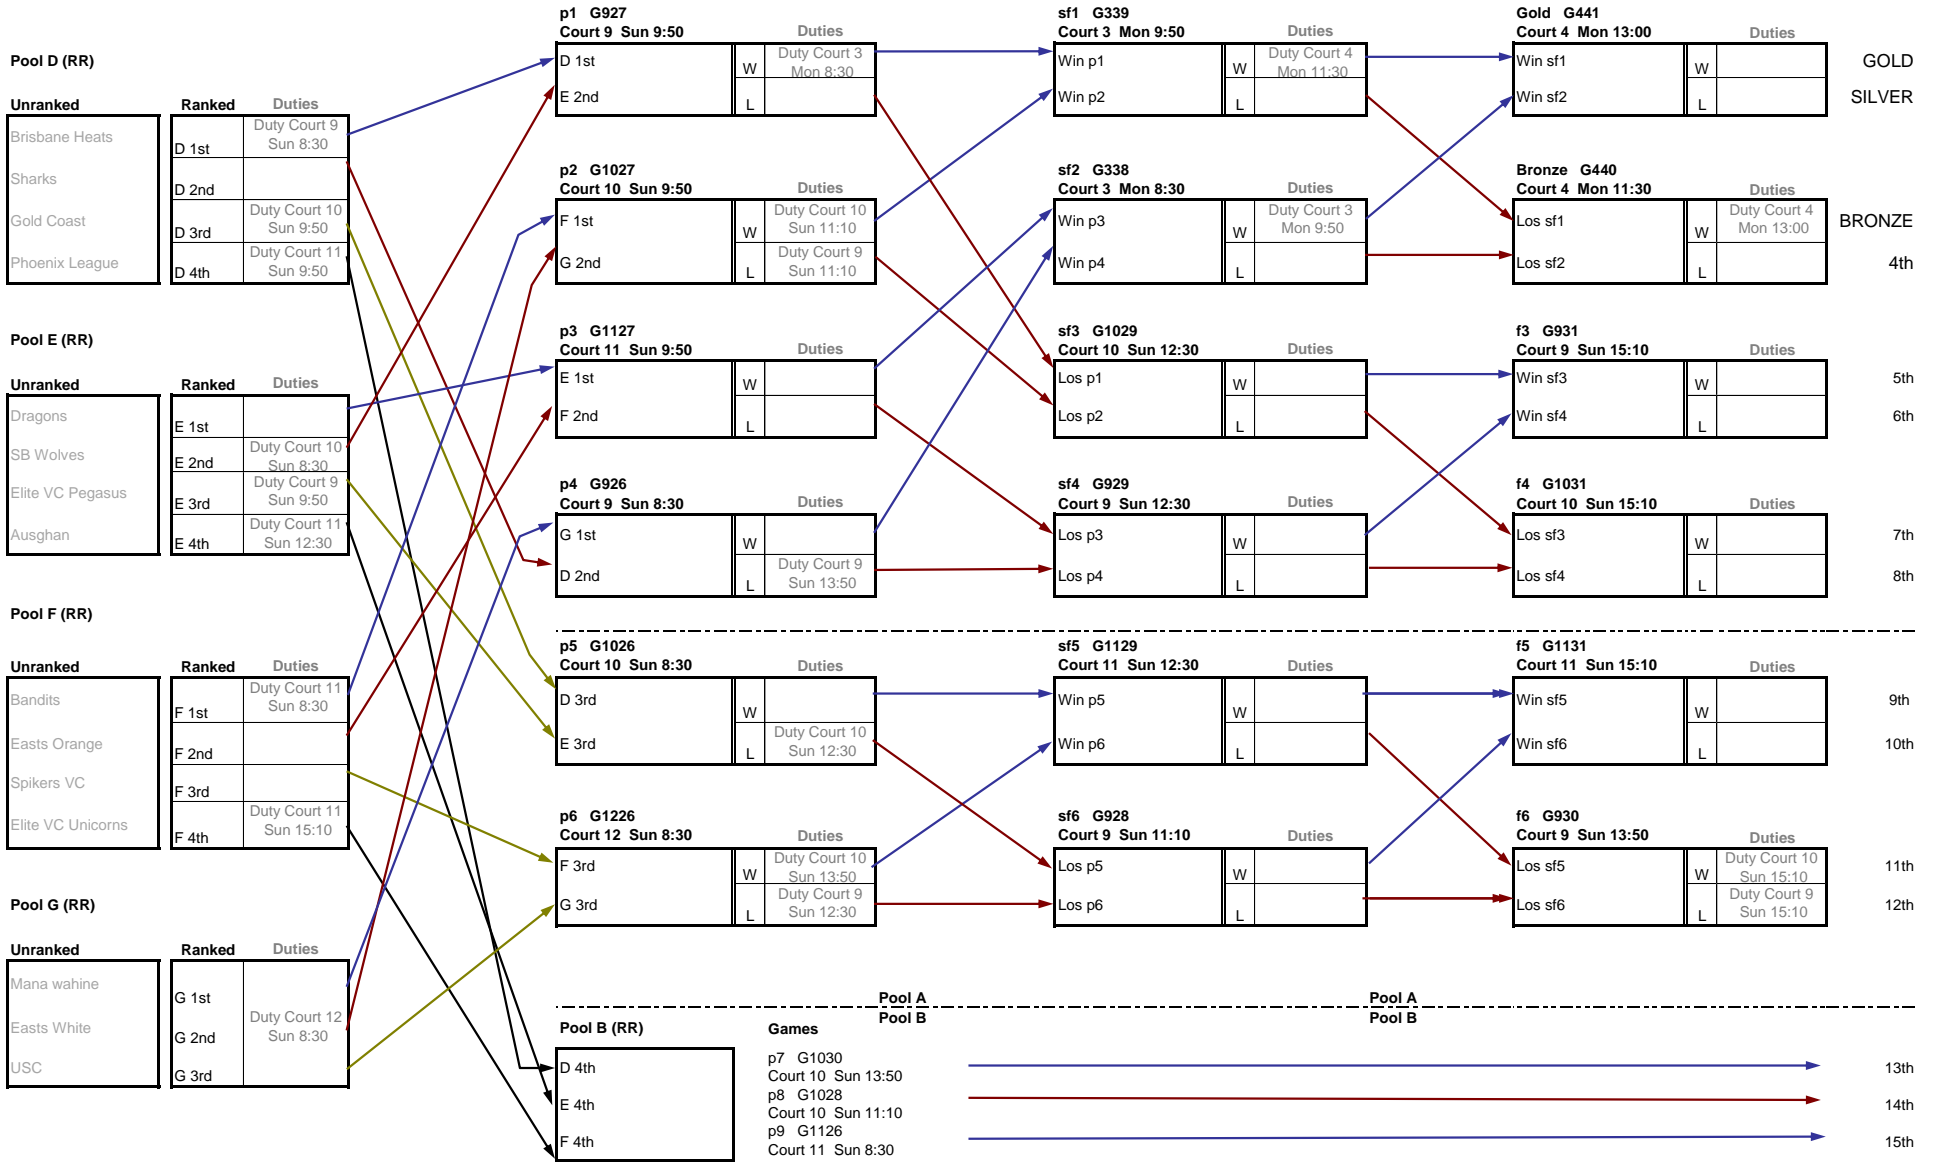

15 Team Format

2021 Chalice

W2 Division