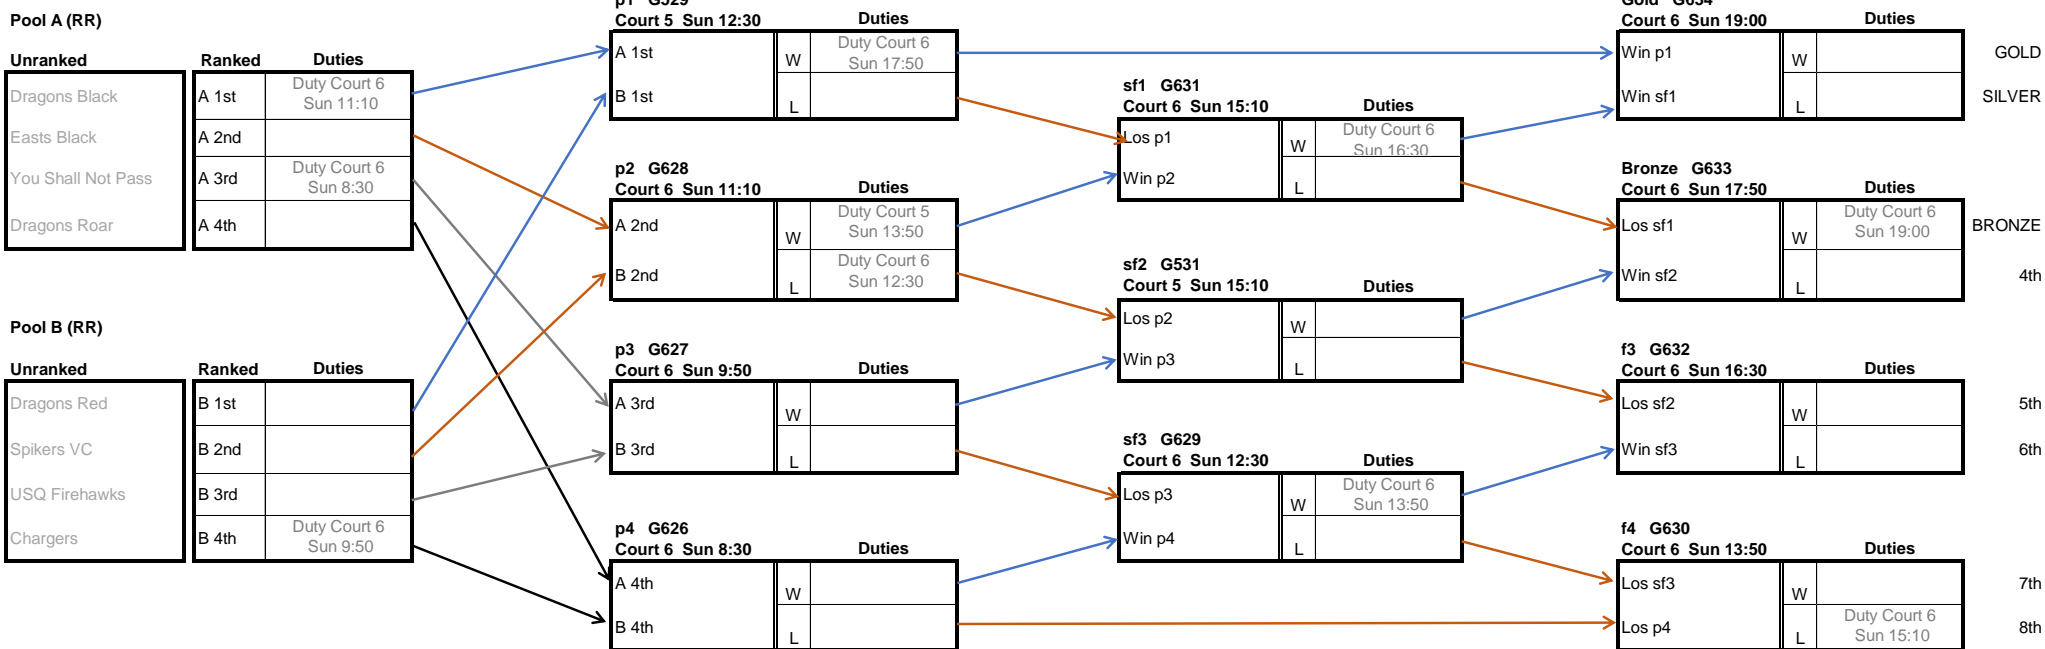

5th
6th

7th
8th

9th
10th

11th
12th

13th
14th

15th
16th

17th

8 Team Format

2021 Chalice

M3 Division

5 Team Format

2021 Chalice

MI Division

Pool A (RR)

4 Team Format

2021 Chalice