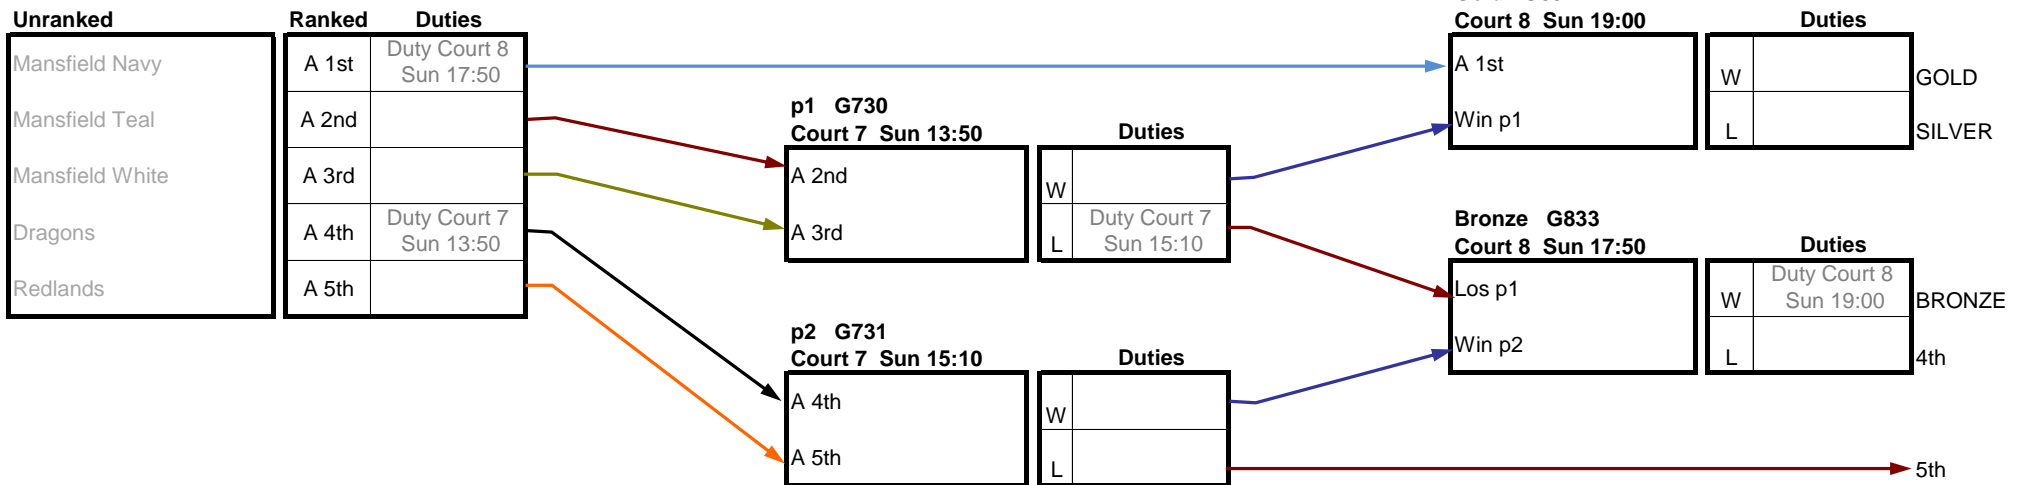

2021 Chalice

M3 Division

5 Team Format

2021 Chalice

MI Division

Pool A (RR)

4 Team Format

2021 Chalice